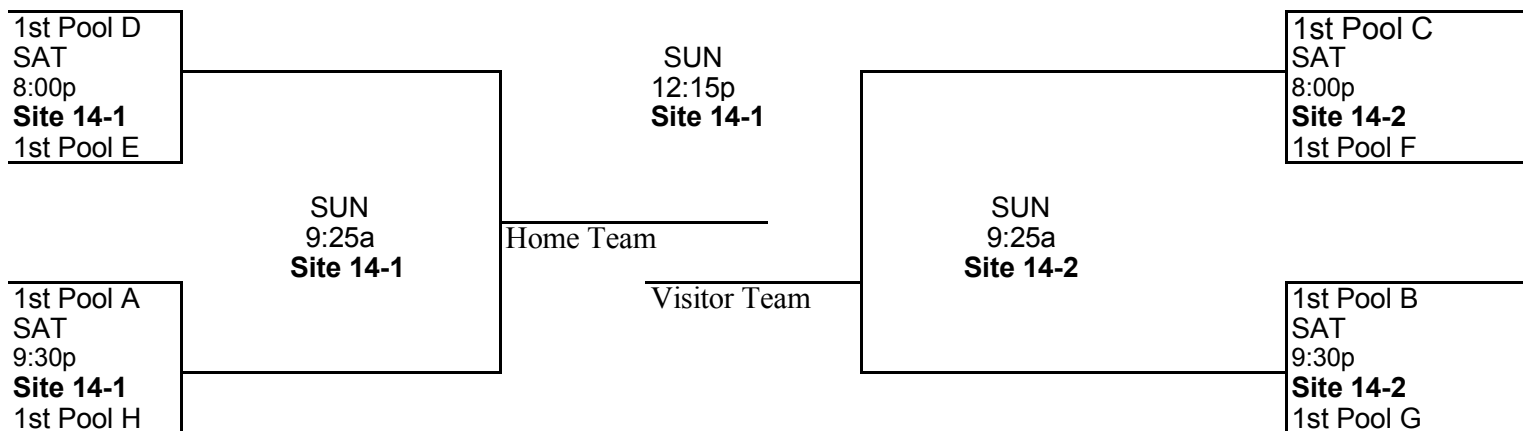

	home	score	visitor	score	time	site
FRI	G 2	_____	G 3	_____	8:45 P	14-1
FRI	G 4	_____	G 1	_____	8:45 P	14-2
SAT	G 1	_____	G 3	_____	10:50 A	6
SAT	G 2	_____	G 4	_____	10:50 A	12
SAT	G 3	_____	G 4	_____	5:55 P	14-1
SAT	G 1	_____	G 2	_____	5:55 P	14-2

**POOL H**

W	L

- H 1 CY-Fair Nike Elite (Westside)
- H 2 New England Crusaders
- H 3 West Coast Premier
- H 4 Georgia Ice

	home	score	visitor	score	time	site
FRI	H 2	_____	H 3	_____	8:45 P	14-3
FRI	H 4	_____	H 1	_____	8:45 P	14-4
SAT	H 1	_____	H 3	_____	12:15 P	6
SAT	H 2	_____	H 4	_____	12:15 P	12
SAT	H 3	_____	H 4	_____	5:55 P	14-3
SAT	H 1	_____	H 2	_____	5:55 P	14-4

**GOLD Division**

Quarter-Finals      Semi-Finals      Championship      Semi -Finals      Quarter-Finals

**SILVER Division**

Quarter-Finals      Semi-Finals      Championship      Semi -Finals      Quarter-Finals

9:30p  
**Site 8**  
 2nd Pool H

9:30p  
**Site 27**  
 2nd Pool G

**BRONZE Division**

Quarter-Finals

Semi-Finals

Championship

Semi -Finals

Quarter-Finals