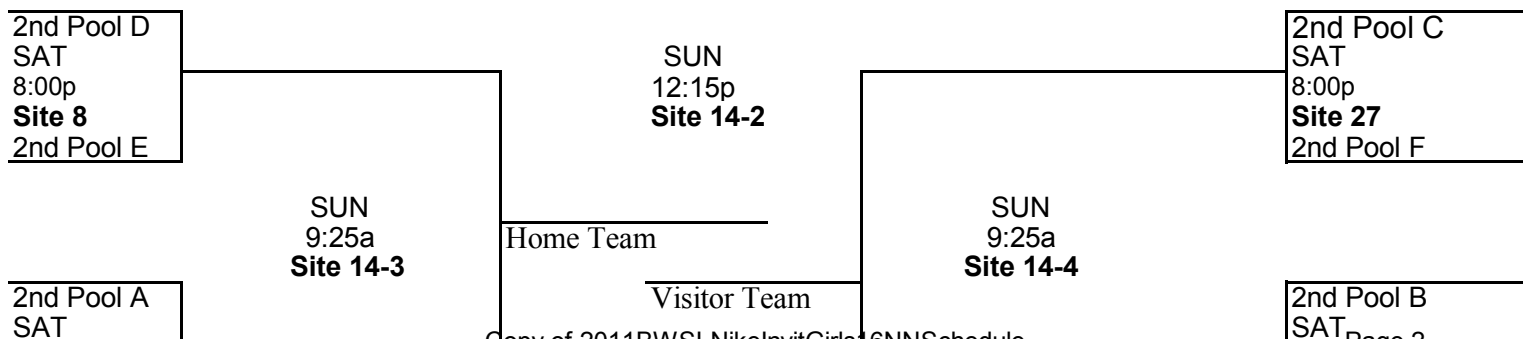

	home	score	visitor	score	time	site
FRI	G 2	_____	G 3	_____	8:45 P	14-1
FRI	G 4	_____	G 1	_____	8:45 P	14-2
SAT	G 1	_____	G 3	_____	10:50 A	6
SAT	G 2	_____	G 4	_____	10:50 A	12
SAT	G 3	_____	G 4	_____	5:55 P	14-1
SAT	G 1	_____	G 2	_____	5:55 P	14-2

**POOL H**

W	L

- H 1 CY-Fair Nike Elite (Westside)
- H 2 New England Crusaders
- H 3 West Coast Premier
- H 4 Georgia Ice

	home	score	visitor	score	time	site
FRI	H 2	_____	H 3	_____	8:45 P	14-3
FRI	H 4	_____	H 1	_____	8:45 P	14-4
SAT	H 1	_____	H 3	_____	12:15 P	6
SAT	H 2	_____	H 4	_____	12:15 P	12
SAT	H 3	_____	H 4	_____	5:55 P	14-3
SAT	H 1	_____	H 2	_____	5:55 P	14-4

**GOLD Division**

Quarter-Finals      Semi-Finals      Championship      Semi -Finals      Quarter-Finals

**SILVER Division**

Quarter-Finals      Semi-Finals      Championship      Semi -Finals      Quarter-Finals

9:30p  
**Site 8**  
 2nd Pool H

9:30p  
**Site 27**  
 2nd Pool G

**BRONZE Division**

Quarter-Finals

Semi-Finals

Championship

Semi -Finals

Quarter-Finals